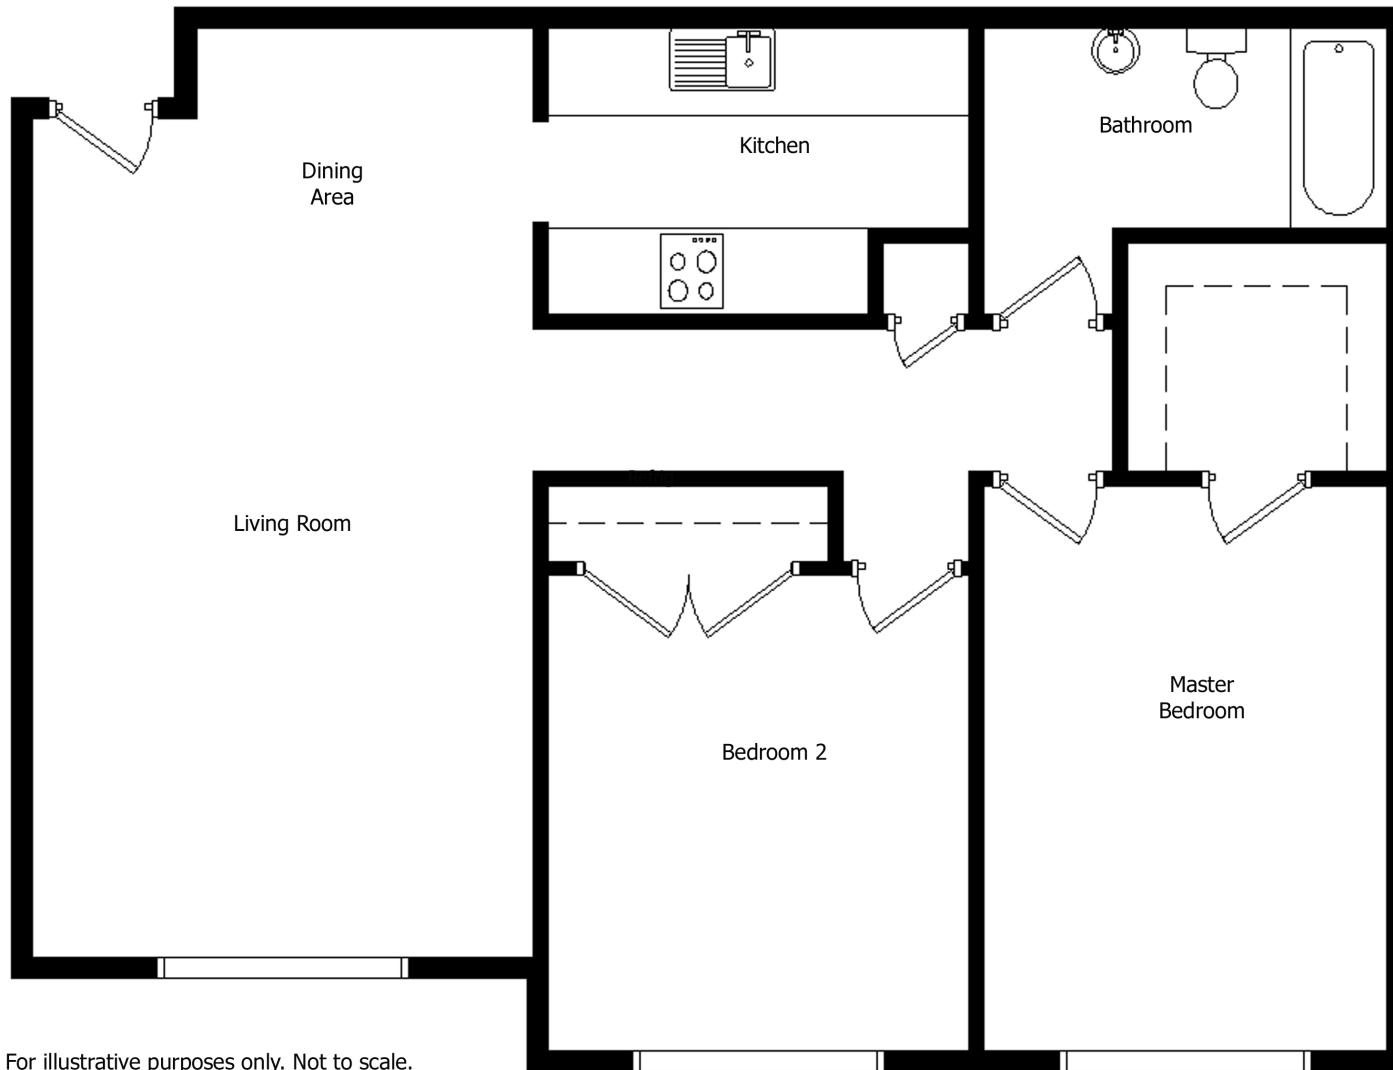

The Hammock

900 sq.ft.

PARK CITY APARTMENTS

For illustrative purposes only. Not to scale.
Plan indicates property layout only.

845 NW 155th Lane | Miami, Florida 33169