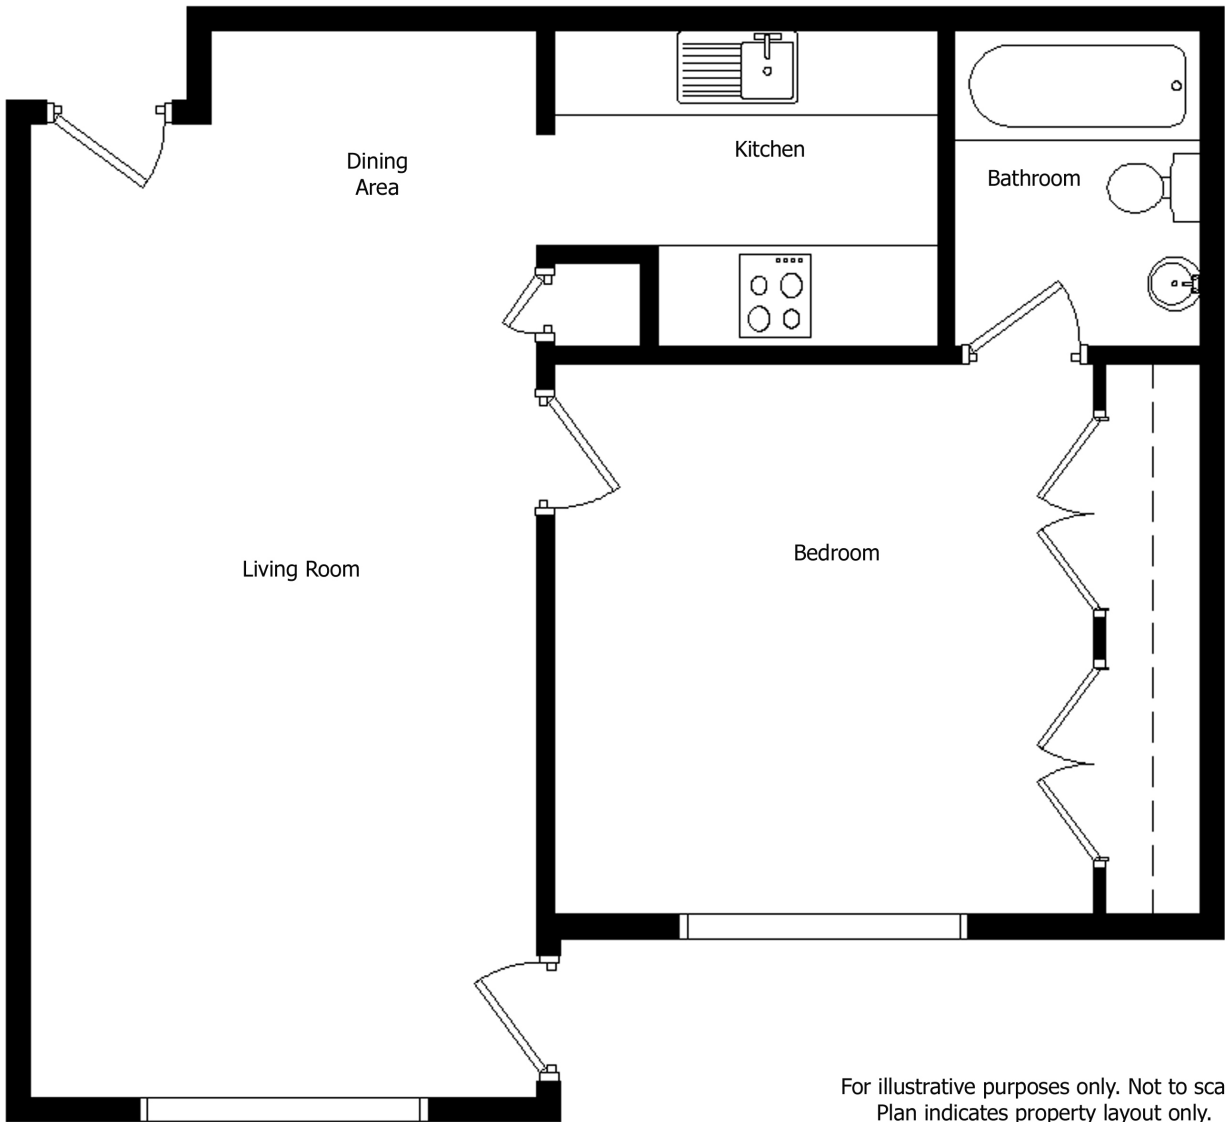

PARK CITY APARTMENTS

The Largo 734 sq.ft.

845 NW 155th Lane | Miami, Florida 33169